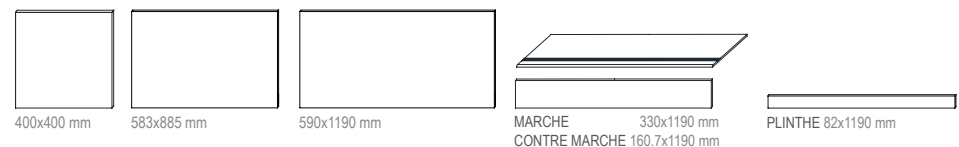

## FORMATS / SIZES

EB 07/14 P3  
Chrea Blanc 600x600 mm

EB R 07/14 P31  
Chrea Blanc 590x590 mm

EB RC 07/14 P32  
Chrea Blanc 290x590 mm

EB RC 07/14 P33  
Chrea Blanc 290x290 mm

## AUTRES FORMATS / OTHER SIZES

**Note :** Formats (600x1200 mm); (600x900 mm) selon demande. / Voir page 18 pour plus de détails.  
**Note :** Sizes (600x1200 mm); (600x900 mm) per request. / See page18 for more details.