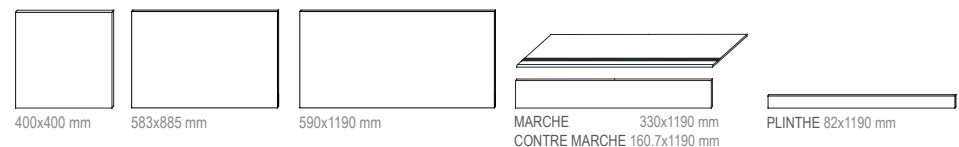

## FORMATS / SIZES

EB 09/13 P3  
Bibans Clair 600x600 mm

EB R 09/13 P31  
Bibans Clair 590x590 mm

EB RC 09/13 P32  
Bibans Clair 290x590 mm

EB RC 09/13 P33  
Bibans Clair 290x290 mm

## AUTRES FORMATS / OTHER SIZES

**Note :** Formats (600x1200 mm); (600x900 mm) selon demande. / Voir page 18 pour plus de details.  
**Note :** Sizes (600x1200 mm); (600x900 mm) per request. / See page18 for more details.