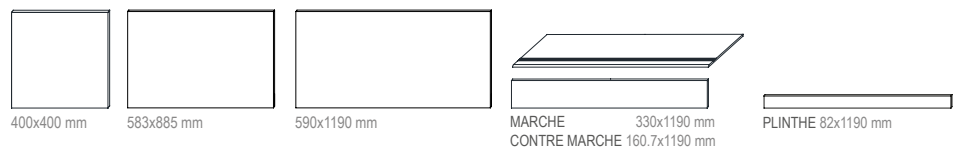

## FORMATS / SIZES

EB 14/13 P3  
Atlas Clair 600x600 mm

EB R 14/13 P31  
Atlas Clair 590x590 mm

EB RC 14/13 P32  
Atlas Clair 290x590 mm

EB RC 14/13 P33  
Atlas Clair 290x290 mm

## AUTRES FORMATS / OTHER SIZES

**Note :** Formats (600x1200 mm); (600x900 mm) selon demande. / Voir page 18 pour plus de détails.  
**Note :** Sizes (600x1200 mm); (600x900 mm) per request. / See page18 for more details.